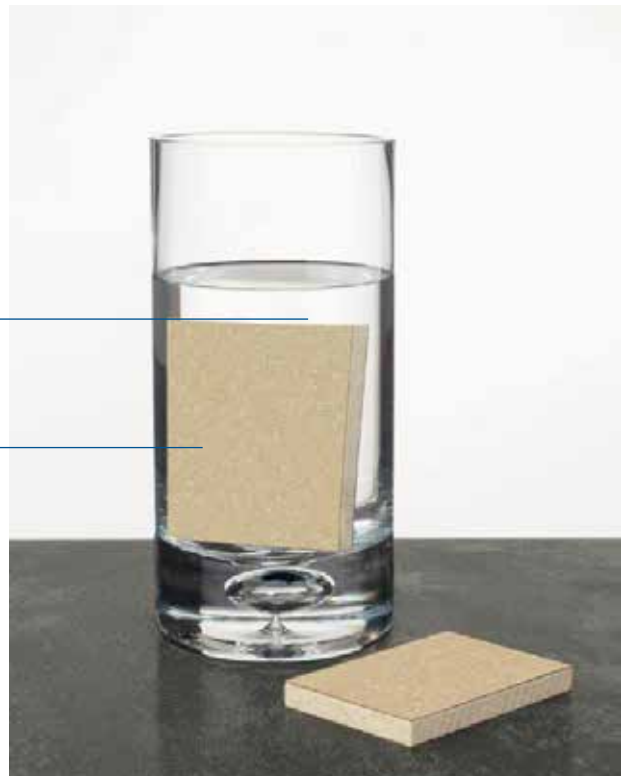

100% waterproof

With Nuance you can be 100% confident that our panels are 100% waterproof - that's because our panels are uniquely manufactured using a synthetic, homogenous core that is 100% impervious to water.

Add to that the high-performance laminate surface, plus installation with our waterproof adhesive and sealant, BB Complete, and you have a shower area that is guaranteed for 15 years to cope with thousands of hours of showering.

Pictured right: Soft Mazzarino wall panelling in quarry texture.

100% waterproof: Core is totally impervious to water and will not swell or degrade

High design & quality: Surface offers exceptional performance and easy maintenance