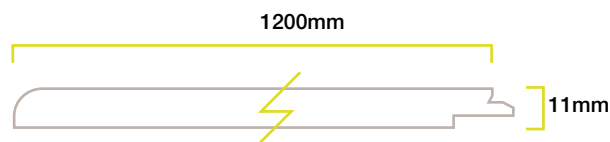

flexible panel sizes

Our range of Nuance panels gives real flexibility to shape the perfect bathroom. The postformed panels and the standard tongue and groove panels can be linked together to create walk-in wetrooms and work with any shower enclosure. And you can finish a wall wherever you please with the versatile 160mm finishing panel. Here we show you what's on offer.

Postformed panels

The most versatile of our panels for shower enclosures and bath panels.

Features one finished radius edge and one tongue to link to T&G panels.

Size 2420 x 1200mm one finished radius edge and one tongue.

Available in 33 ex-stock designs.