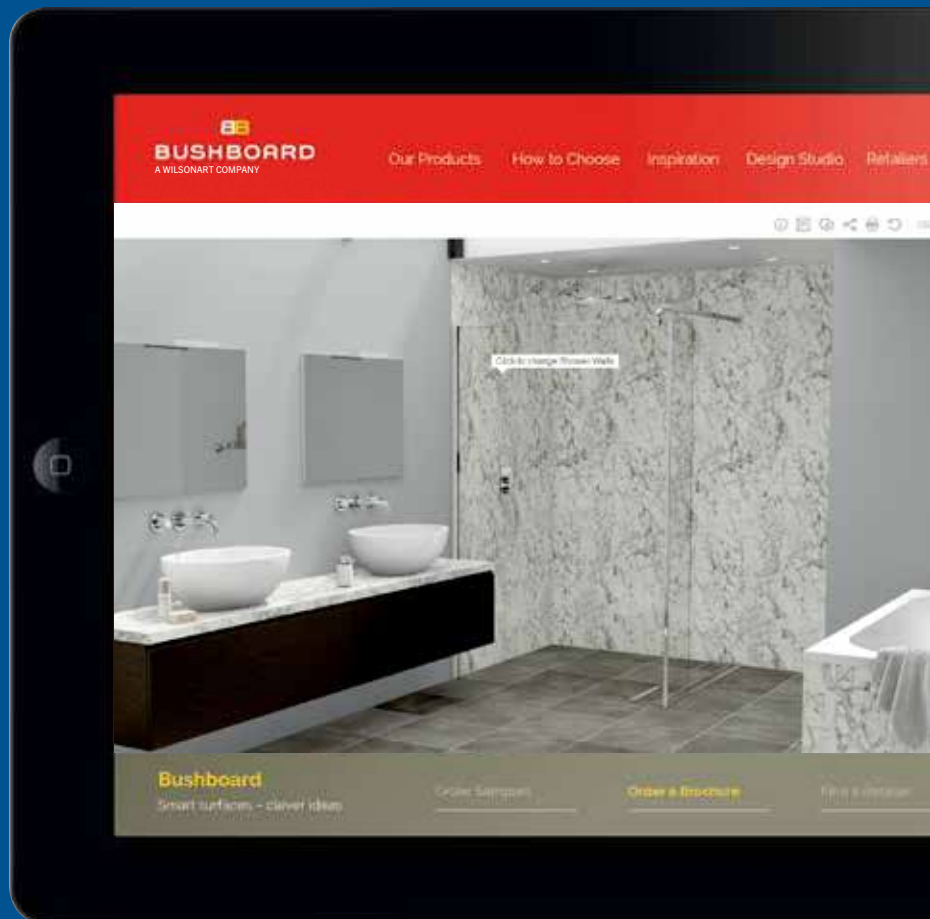

Care & Maintenance

Nuance panels and vanity surfaces are so easy to maintain. On a day-to-day basis all you need to do is wipe them down with a moist cloth and your favourite mild detergent.

Do not use abrasive cleaners and bleaches.

www.bushboard.co.uk

tel: 01933 232 242

email: help@bushboard.co.uk

Nuance products come with a 15 year guarantee against manufacturing defects.

Visit www.bushboard.co.uk to find full details.

Bushboard Ltd
9-29 Rixon Road
Wellingborough
NN8 4BA

bushboard.co.uk

log on to
www.bushboard.co.uk
to create your own look.

Back cover picture: Casablanca Classic acrylic gloss wall panelling.

UK Patent Granted GB2536873.

Nuance® is a registered trademark of Bushboard Limited