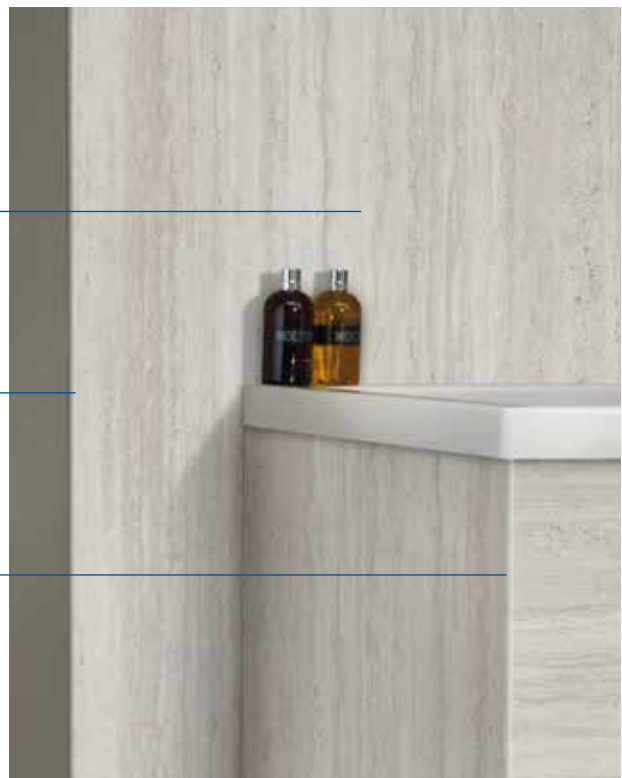

no trims required

Nuance is unique for being a patented, trim-free system.

The large format panels have a postformed outer edge that means no trims are required for finishing.

The tongue and groove panels can be jointed with our bespoke adhesive. This gives you joints which are 100% watertight and virtually invisible to the eye.

Without the need for metal trims to detract from the look you have the flexibility to create wonderful wetrooms, stunning showers, fantastic family bathrooms and a variety of vanity styles.

Take time to appreciate the seamless expanse of uninterrupted design.

Pictured right: Turin Marble wall panelling in ultramatt texture with Natural Greystone wall panelling in roche texture.

Pictured detail: Platinum Travertine in riven texture.

The watertight panel join is virtually invisible to the eye

No trim required with the smart postformed edge

Perfect for bath panels thanks to the smart postformed edge