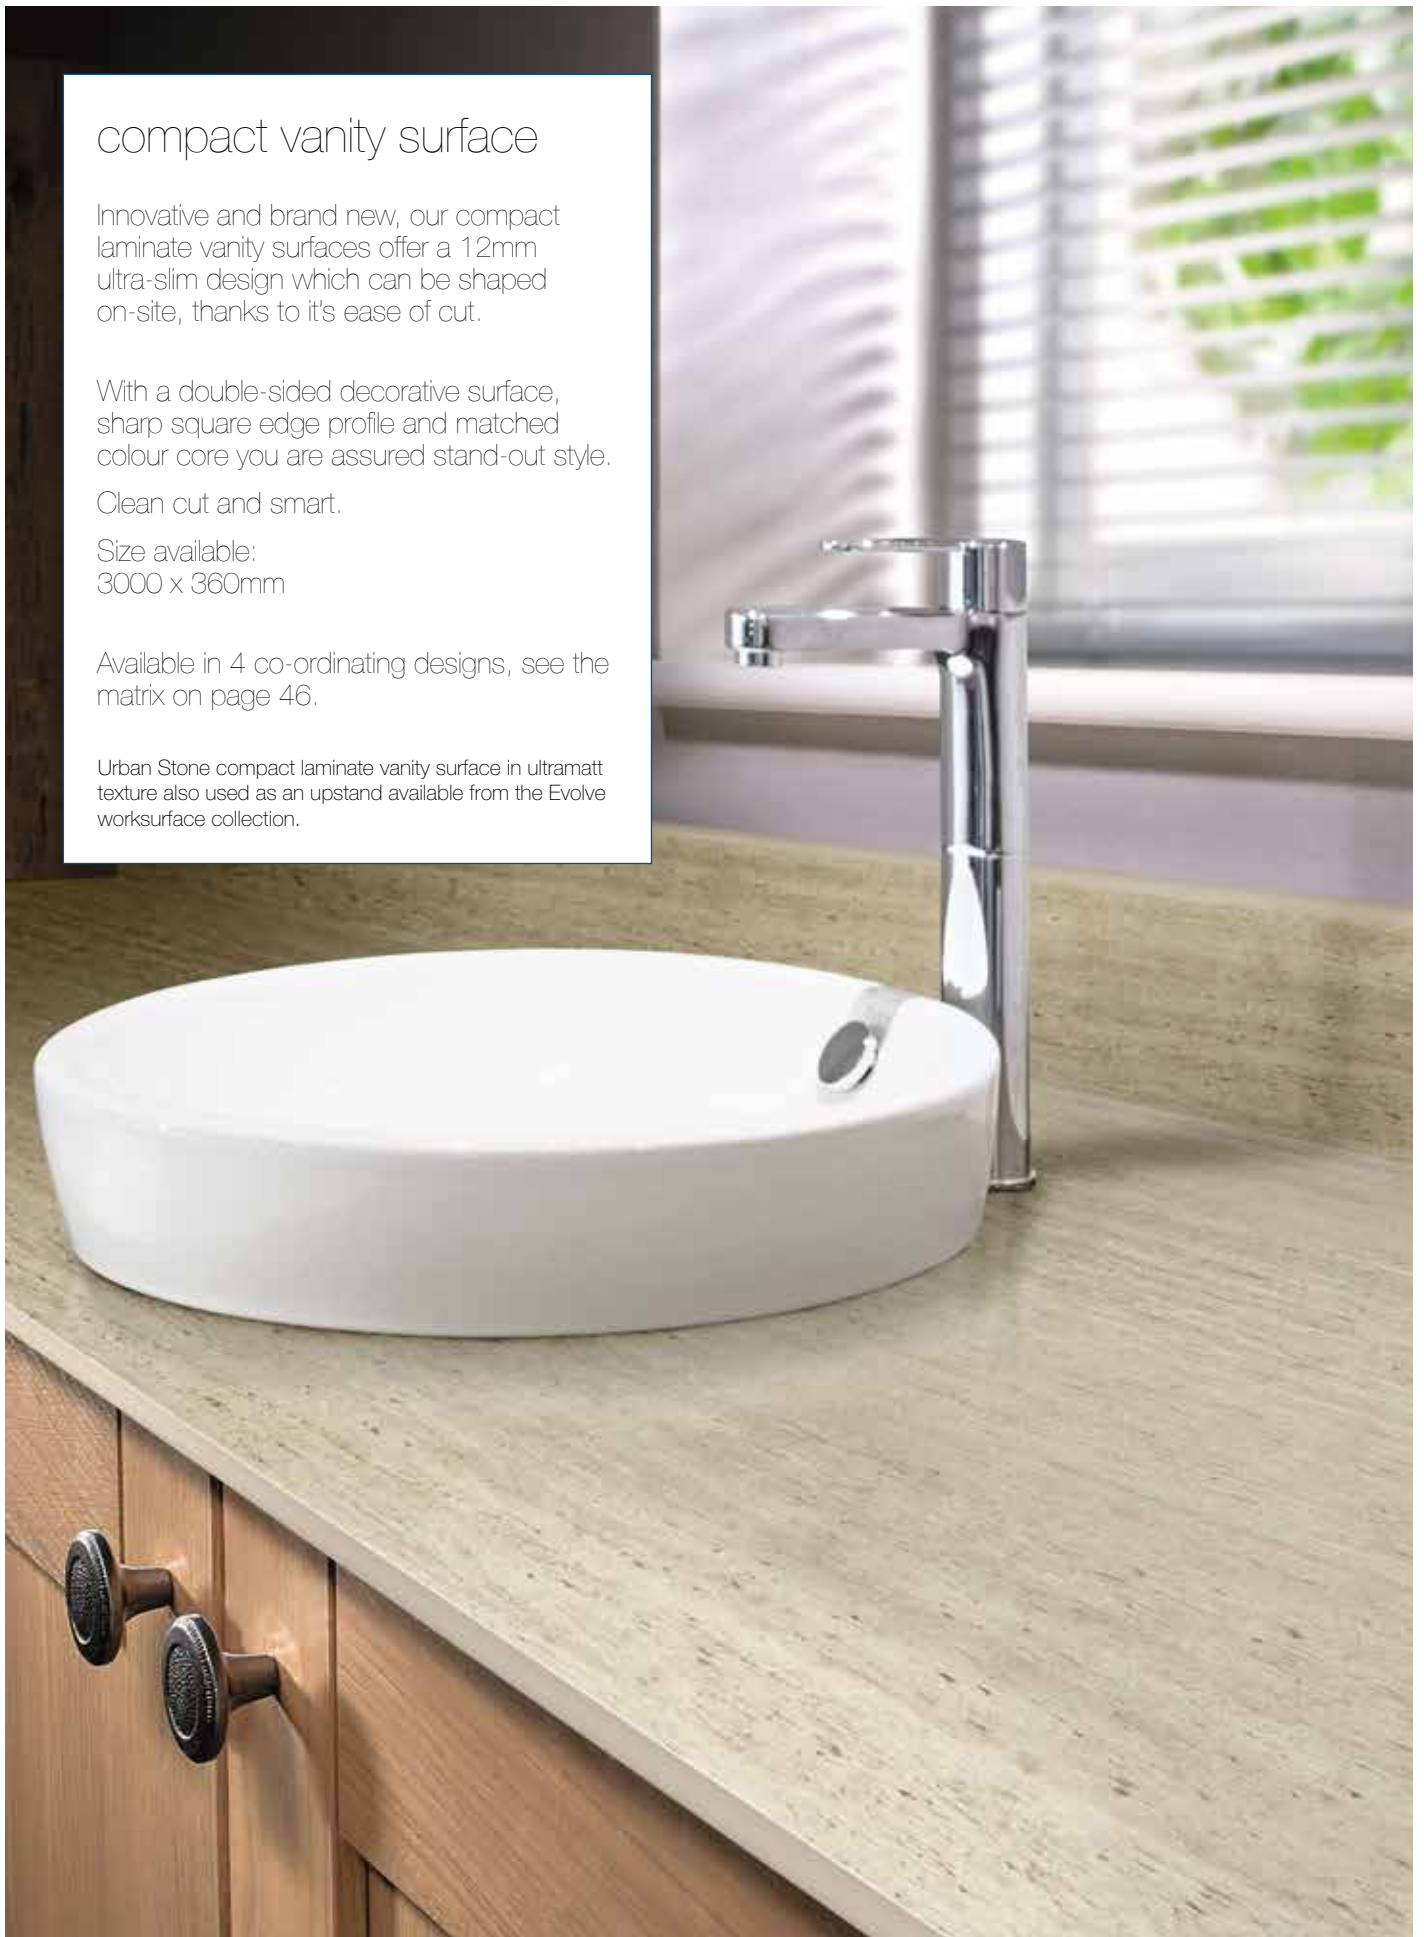

compact vanity surface

Innovative and brand new, our compact laminate vanity surfaces offer a 12mm ultra-slim design which can be shaped on-site, thanks to its ease of cut.

With a double-sided decorative surface, sharp square edge profile and matched colour core you are assured stand-out style.

Clean cut and smart.

Size available:
3000 x 360mm

Available in 4 co-ordinating designs, see the matrix on page 46.

Urban Stone compact laminate vanity surface in ultramatt texture also used as an upstand available from the Evolve worksurface collection.