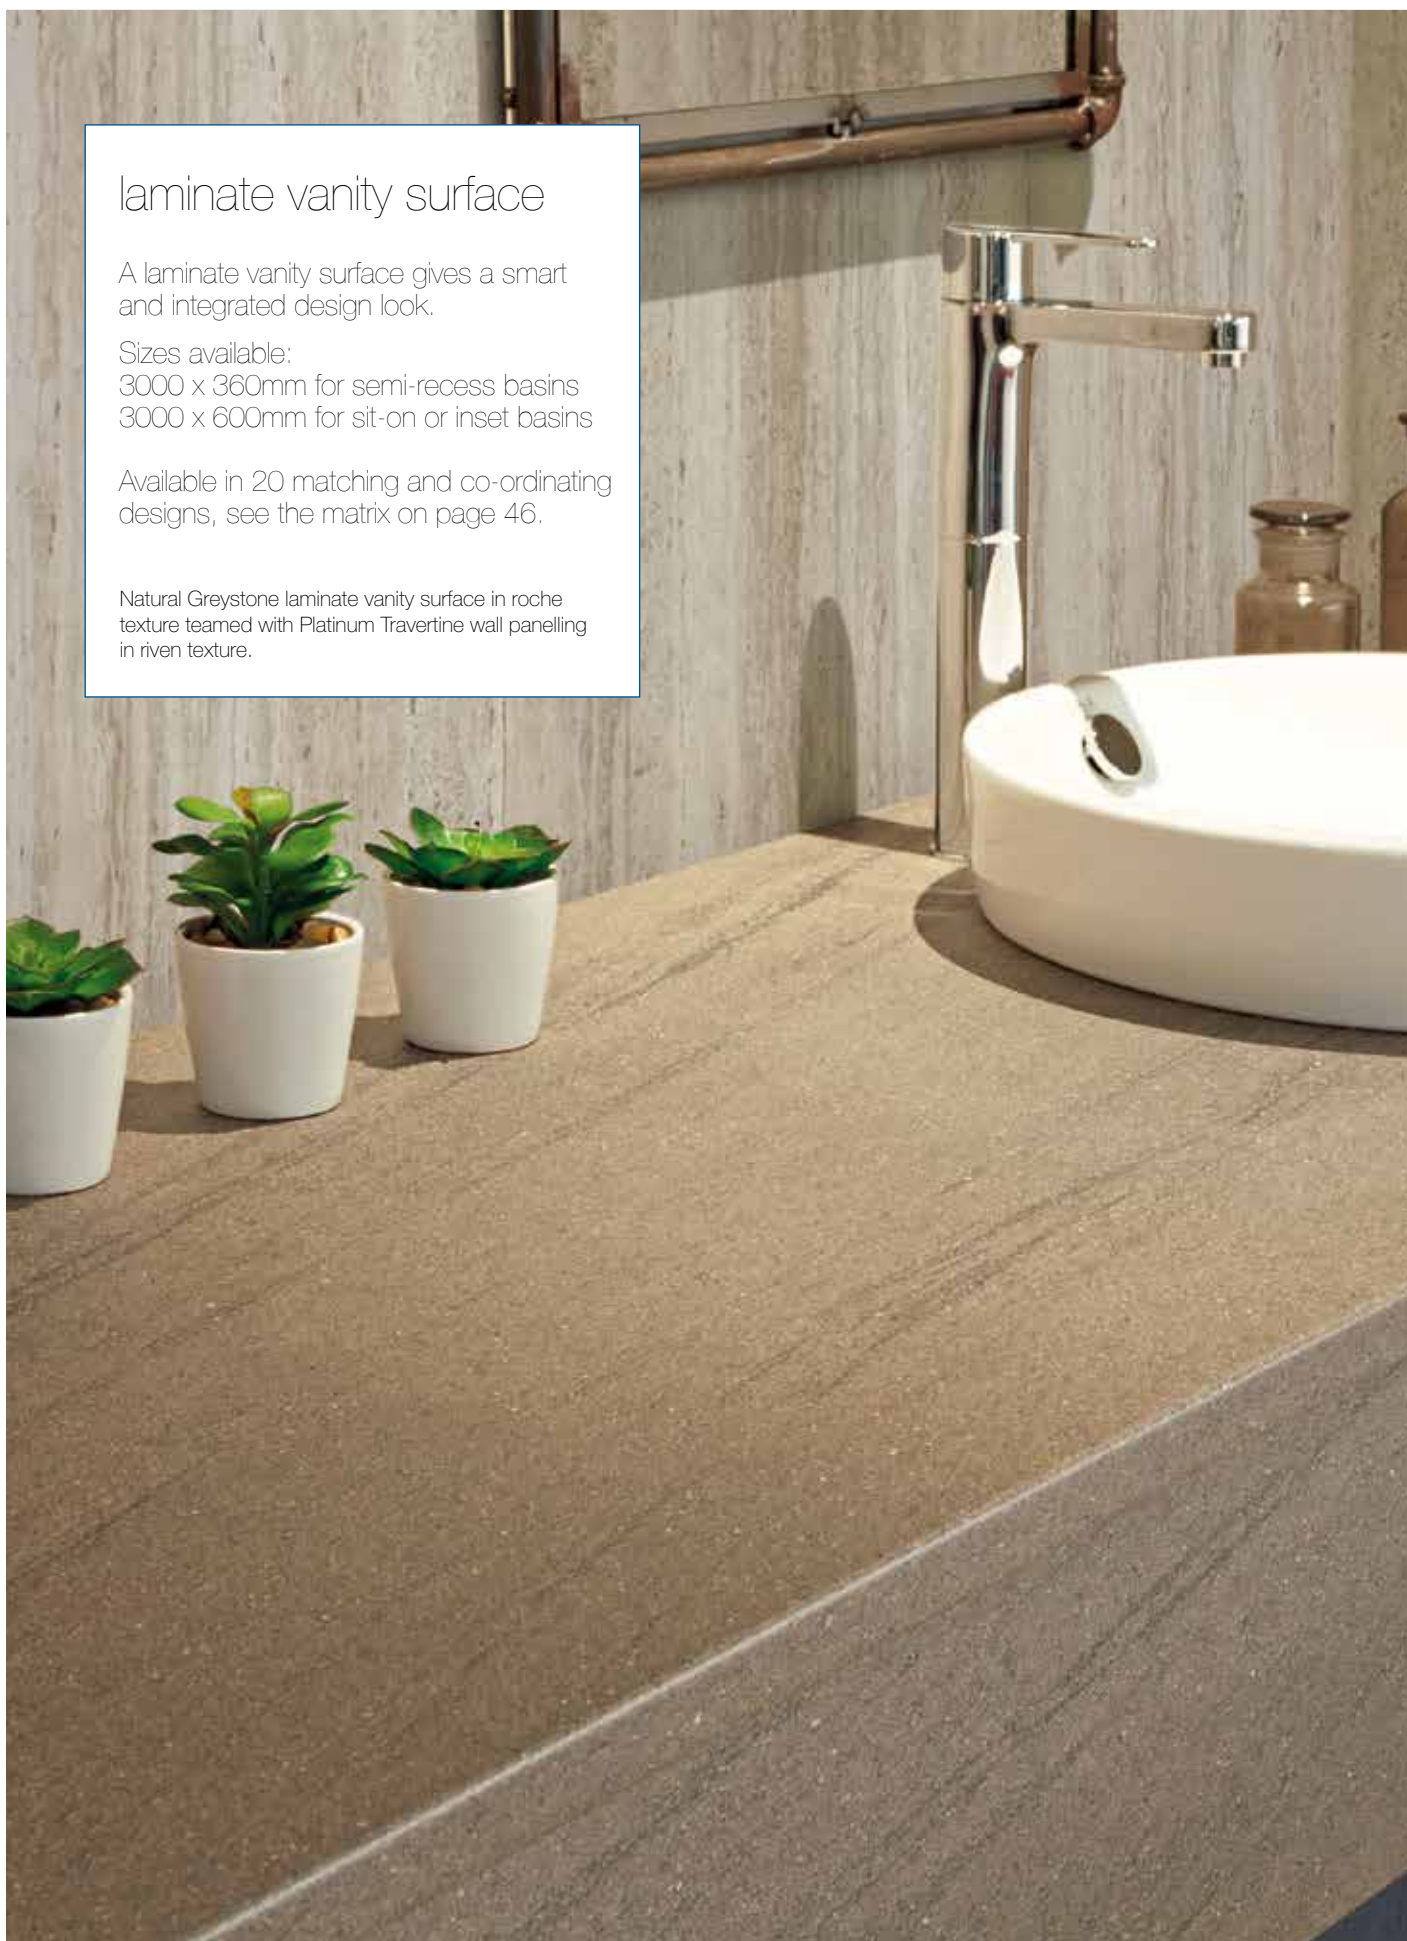

laminated vanity surface

A laminated vanity surface gives a smart and integrated design look.

Sizes available:

3000 x 360mm for semi-recess basins

3000 x 600mm for sit-on or inset basins

Available in 20 matching and co-ordinating designs, see the matrix on page 46.

Natural Greystone laminated vanity surface in roche texture teamed with Platinum Travertine wall panelling in riven texture.

flexible panel sizes

Our range of Nuance panels gives real flexibility to shape the perfect bathroom. The postformed panels and the standard tongue and groove panels can be linked together to create walk-in wetrooms and work with any shower enclosure. And you can finish a wall wherever you please with the versatile 160mm finishing panel. Here we show you what's on offer.